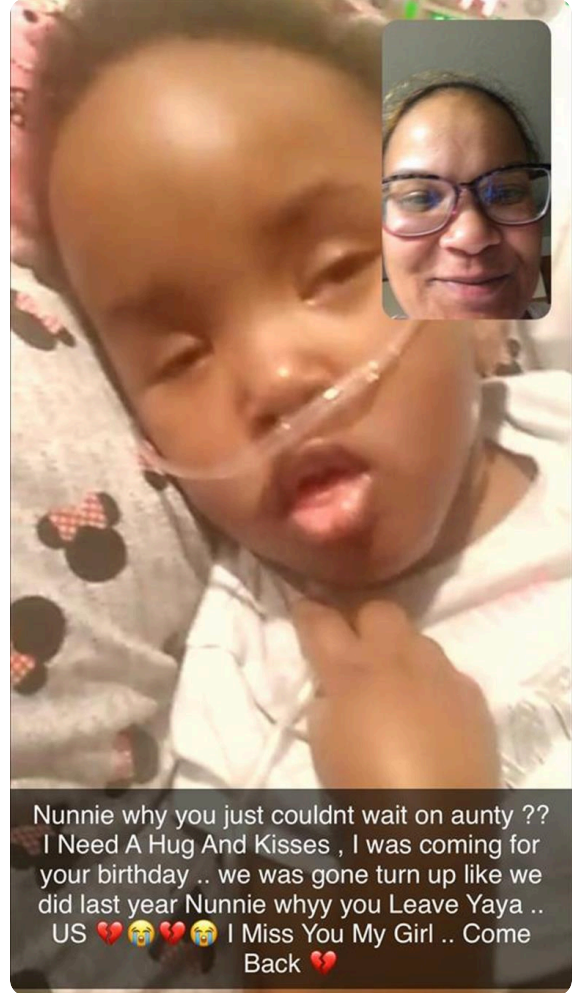

Kimbriana Workman lit a candle in honor of A'mora.

I love you all. Prayers for comfort, strength and peace. So thankful that I got to meet this precious Angel. I'm so very sorry ❤️😭

July 22 at 4:59 AM

Media

A'mora Sky Smiley

AUG 4, 2017 - JUL 18, 2021

Mariah Garner shared 2 photos to the **Tribute Wall** album.

July 23 at 6:49 AM

Nunie why you just couldnt wait on aunty ??
I Need A Hug And Kisses , I was coming for
your birthday .. we was gone turn up like we
did last year Nunnie whyy you Leave Yaya ..
US 🤔💔🤔💔 I Miss You My Girl .. Come
Back 💔